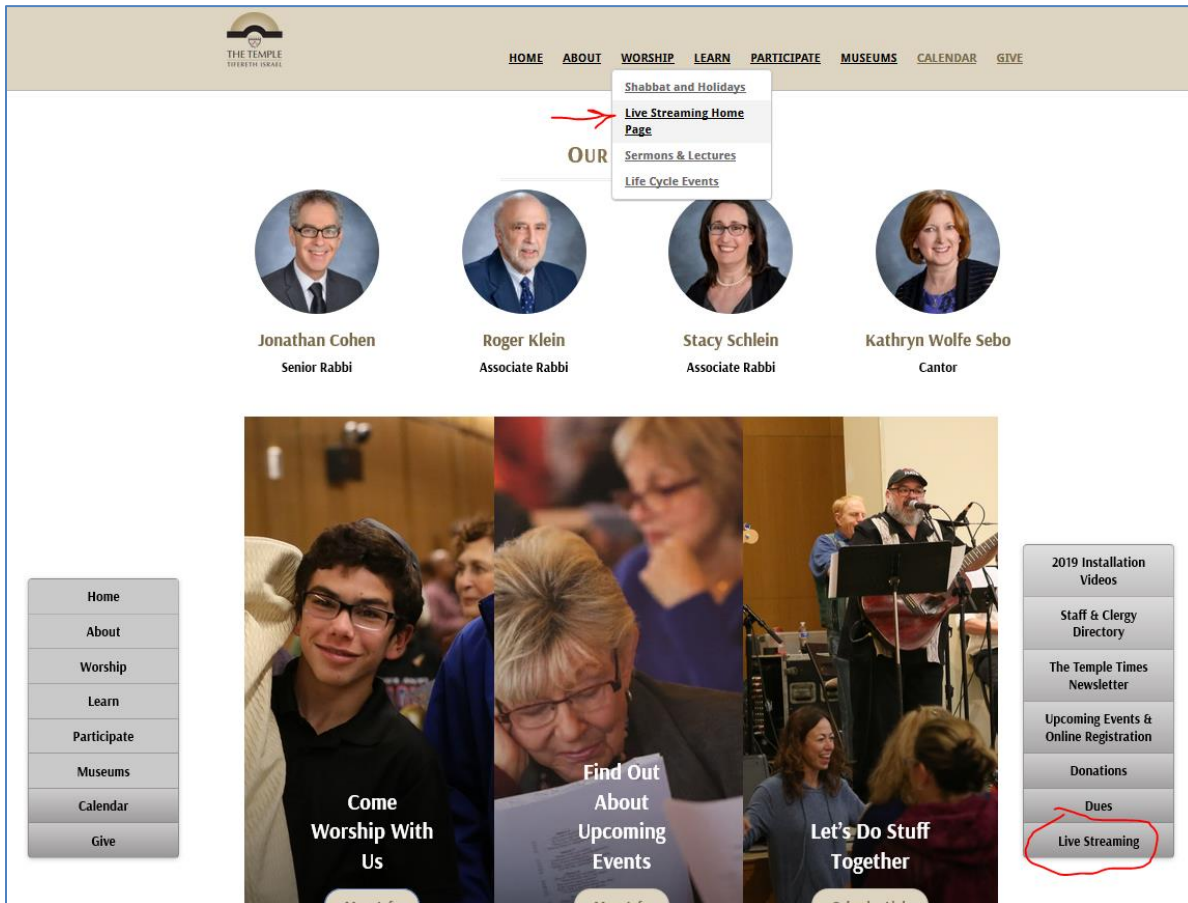

How to access Live Streaming at The Temple-Tifereth Israel

Go to this direct link: bit.ly/tttlivestreaming

Or go to our website: www.ttti.org and on the Home page you can find a link to the Live Streaming page on the right-hand menu below or follow the Main menu path Worship > Live Streaming Home Page:

Either path will get you to the page below. There are several Live Streaming portals on this page—the Chapel, the Sanctuary, and the Hartzmark. You will see a button in the center of the portal (Circled in Red). Press that button to see a live event.

When there is not a live event streaming you will be able to choose archived videos. This is a good way to test out the streaming service before the actual event! Keep in mind that archived videos are stored under the portal for the room where they happened (UC archives are under the Chapel viewer).