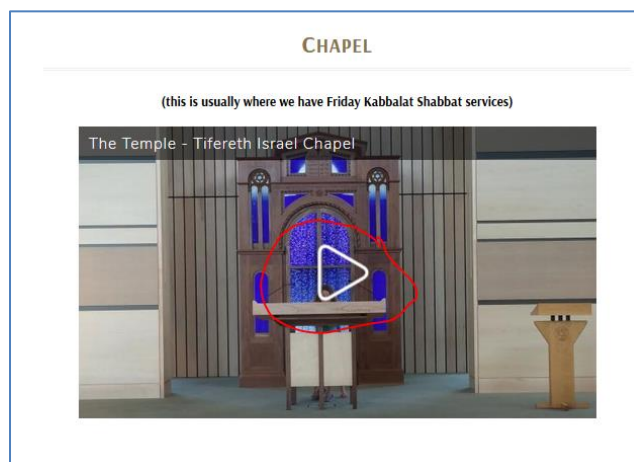

How to access Live Streaming at The Temple-Tifereth Israel

Go to this direct link: bit.ly/tttlivestreaming

Or go to our website: www.ttti.org and on the Home page you can find a link to the Live Streaming page on the right-hand menu below or follow the Main menu path Worship > Live Streaming Home Page:

Either path will get you to the page below. There are several Live Streaming portals on this page—the Chapel, the Sanctuary, and the Hartzmark. You will see a button in the center of the portal (Circled in Red). Press that button to see a live event.

When there is not a live event streaming you will be able to choose archived videos. This is a good way to test out the streaming service before the actual event! Keep in mind that archived videos are stored under the portal for the room where they happened (UC archives are under the Chapel viewer).