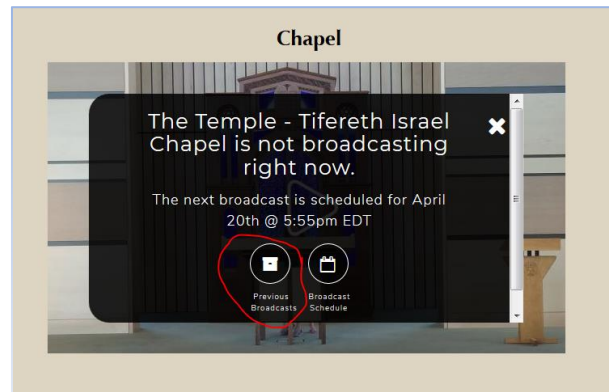

How to access Live Streaming at The Temple-Tifereth Israel

Go to this direct link: bit.ly/tttlivestreaming

Or go to our website: www.ttti.org and on the Home page you can find a link to the Live Streaming page on the right-hand menu below or follow the Main menu path Worship > Live Streaming Home Page:

Either path will get you to the page below. There are several Live Streaming portals on this page—the Chapel, the Sanctuary, and the Hartzmark. You will see a button in the center of the portal (Circled in Red). Press that button to see a live event.

When there is not a live event streaming you will be able to choose archived videos. This is a good way to test out the streaming service before the actual event! Keep in mind that archived videos are stored under the portal for the room where they happened (UC archives are under the Chapel viewer).