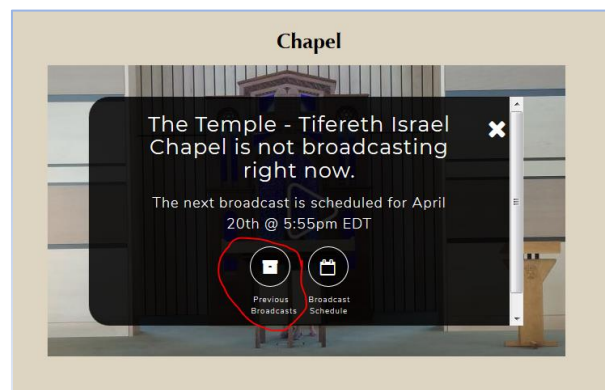

## How to access Live Streaming at The Temple-Tifereth Israel

Go to this direct link: [bit.ly/TTTILiveStream](https://bit.ly/TTTILiveStream)

Or go to our website: [www.ttti.org](http://www.ttti.org) and on the Home page you may click on the Streaming Icon circled below or follow the menu path Worship > Live Streaming Home Page:

Either path will get you to the page below. There are several Live Streaming portals on this page—the Chapel, the Sanctuary, and the Hartzmark. You will see a button in the center of the portal (Circled in Red). Press that button to see a live event.

When there is not a live event streaming you will be able to choose archived videos. This is a good way to test out the streaming service before the actual event! Keep in mind that archived videos are stored under the portal for the room where they happened (UC archives are under the Chapel viewer).